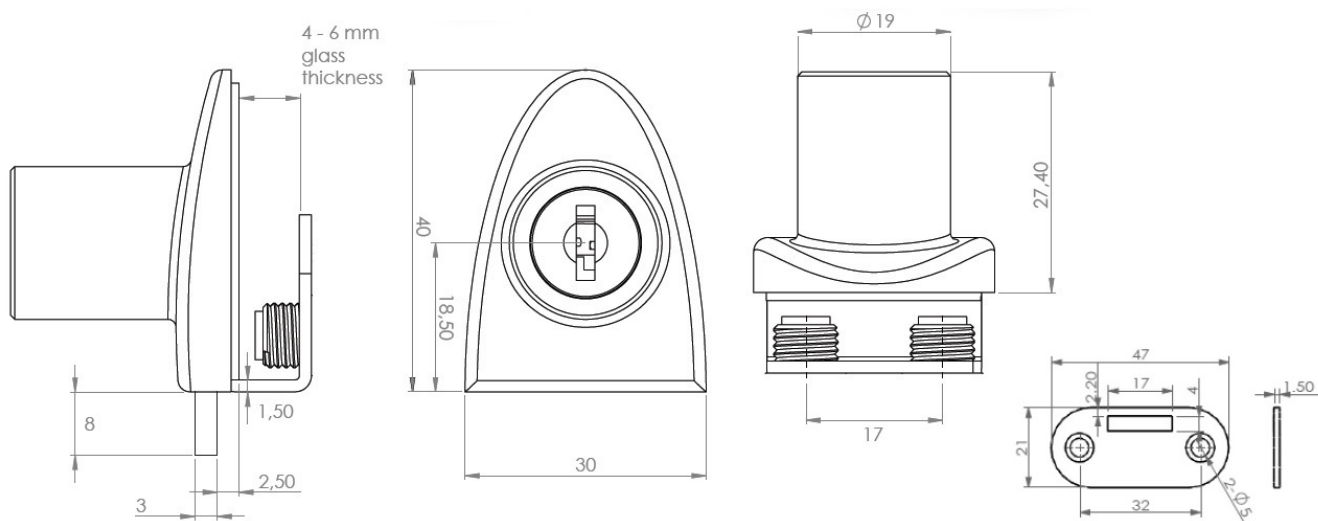

PRODUCT SHEET

Description:

Glass Door Lock "Badge", F/Single Doors, Black Anod, W/SISO Oval Metal Key, 400 KD,W/2 Zamak Screws W/PVC Tip, 1 Black, Flat Oval Metal Striking Plate, f/Glass Thickness 4-6mm

Item number:

14.09.502-0

Units	Box	Carton	HS Code	Barcode
Pcs.	10	100	8301300000	
				5704866048576

SISO A/S

Mileparken 11
DK-2740 Skovlunde
Denmark
VAT: DK 24786013

Phone +45 45 830 900

www.siso.dk
siso@siso.dk